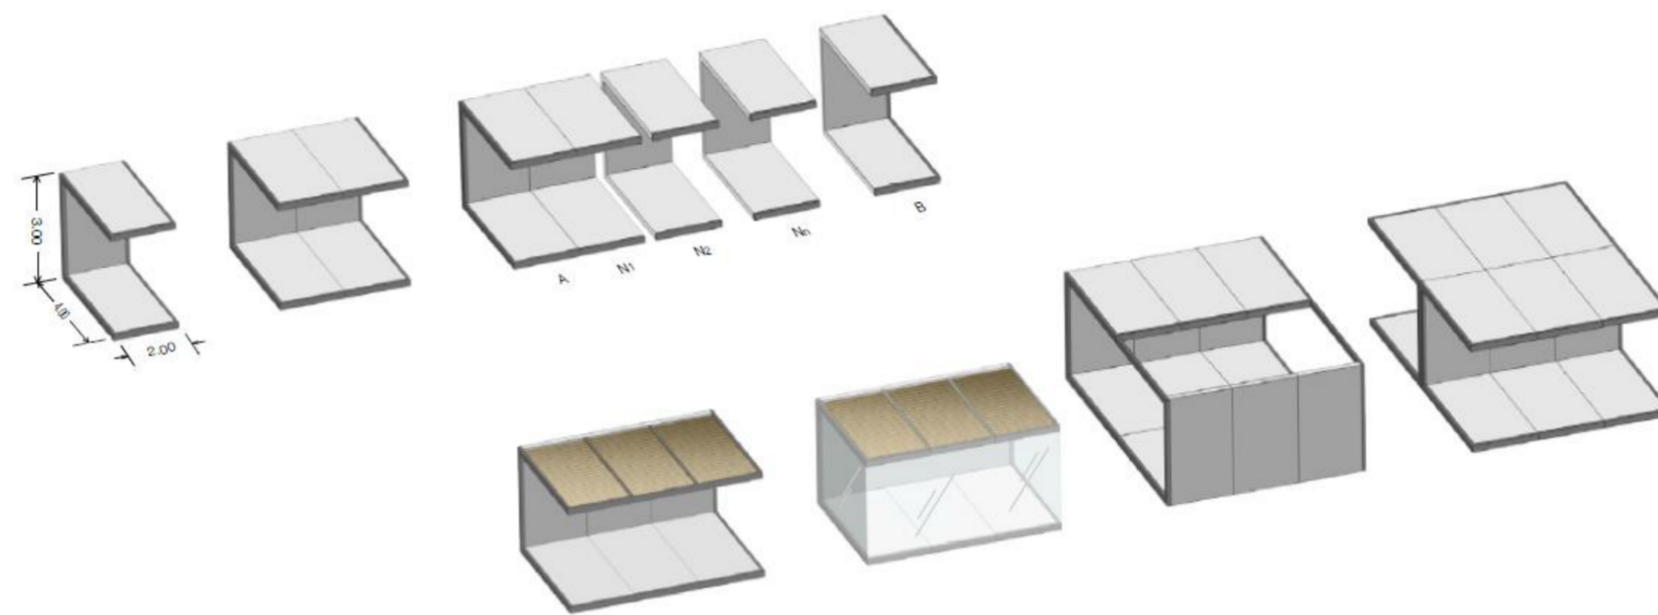

VERSATILE | MODULAR

modo a unit rmu, *retail merchandising unit*, modular and sectional, for fitting out promotional spaces for communication and selling indoor/outdoor.

CUSTOM | COMPONIBILE

modo offers the opportunity to personalize the space. The various possibilities combination of the module, the wide range of materials generate efficient and original solutions.

DETAILS | FURNITURES

modo promotes the corporate image according to different needs.

Detailed solutions, ability to organize the space in different contexts, help to create an efficient environment and of character